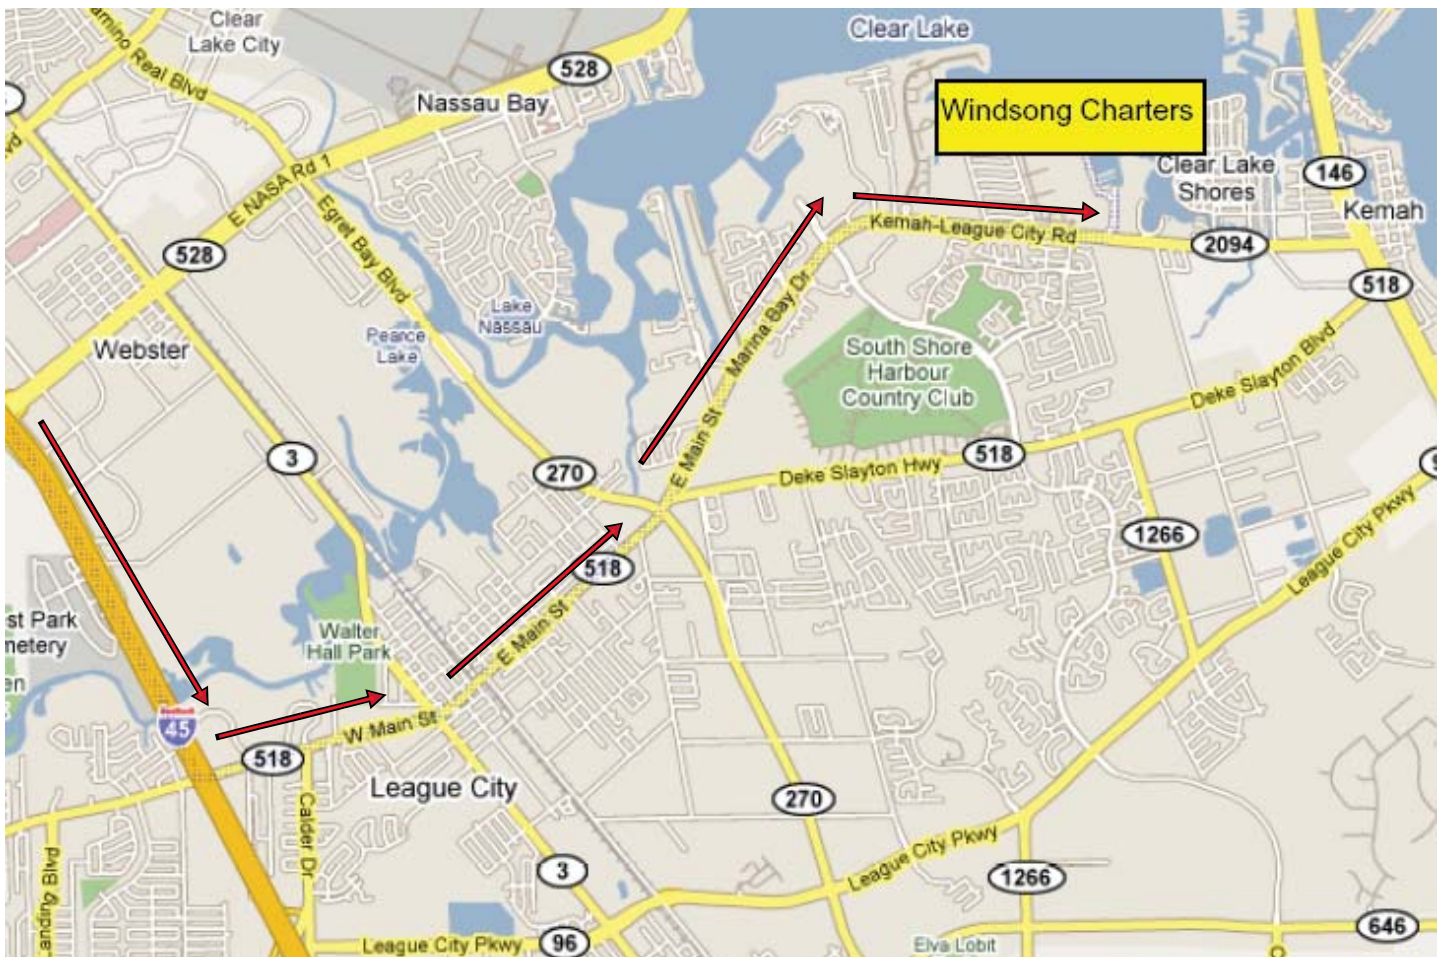

Directions to Windsong Charters located at Waterford Harbor Marina

29° 33' 10" N – 95° 2' 02" W

Waterford Harbor Marina is located on Clear Lake off FM 2094 (Marina Bay Drive) at 500 Mariner's Drive, ten minute access by water to Galveston Bay and 28 miles by land from downtown Houston. Take I-45 South; exit League City (FM 518).

Driving directions:

Take the exit onto **I-45 S** toward **Galveston**
Take exit **23** toward **FM-518/League City**
Continue on **FM-2094 E/Marina Bay Dr**
Continue to follow **FM-2094 E**
Turn **left** at **Admiralty Way**

Turn left at the first left past the "Red Apartments" (it is not a street but a left turn-in)
Turn left in the parking lot and park on the left. (Don't park facing the boats)

Windsong is Located on Pier 1

If you get lost call Captain Bob's cell phone

281-755-6051

Look for this sign just after you turn onto Admiralty Way Windsong's sign at Waterford Marina