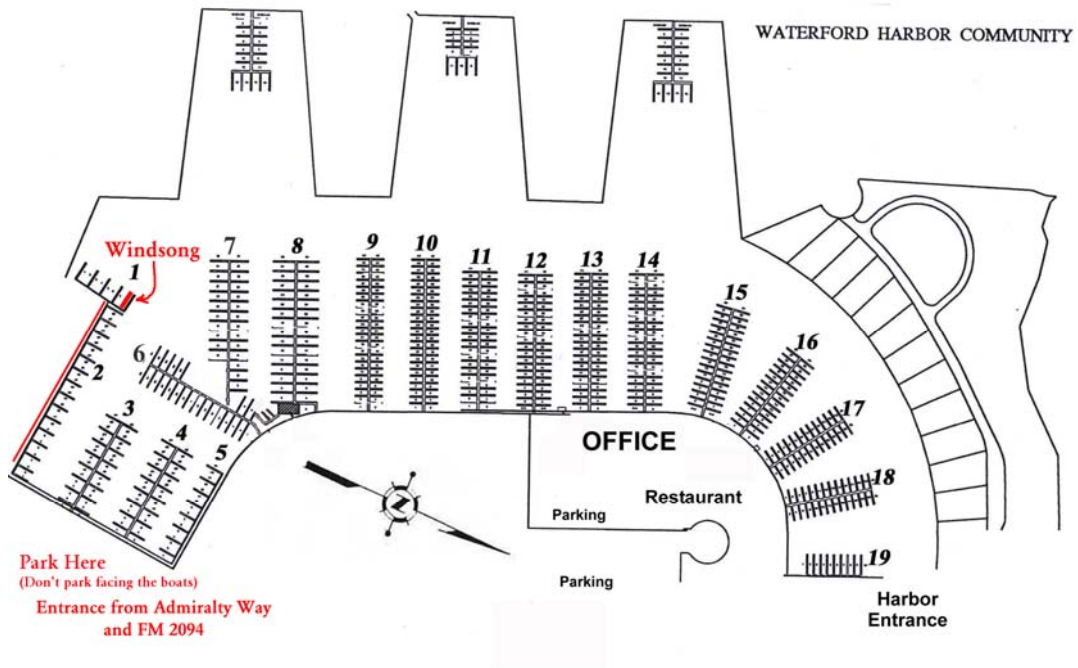

Directions to Windsong Charters located at Waterford Harbor Marina

29° 33' 10" N – 95° 2' 02" W

Waterford Harbor Marina is located on Clear Lake off FM 2094 (Marina Bay Drive) at 500 Mariner's Drive, ten minute access by water to Galveston Bay and 28 miles by land from downtown Houston. Take I-45 South; exit League City (FM 518).

Driving directions:

Take the exit onto **I-45 S** toward **Galveston**
Take exit **23** toward **FM-518/League City**
Continue on **FM-2094 E/Marina Bay Dr**
Continue to follow **FM-2094 E**
Turn **left** at **Admiralty Way**

Turn left at the first left past the "Red Apartments" (it is not a street but a left turn-in)
Turn left in the parking lot and park on the left. (Don't park facing the boats)

Windsong is Located on Pier 1

If you get lost call Captain Bob's cell phone

281-755-6051

Look for this sign just after you turn onto Admiralty Way Windsong's sign at Waterford Marina